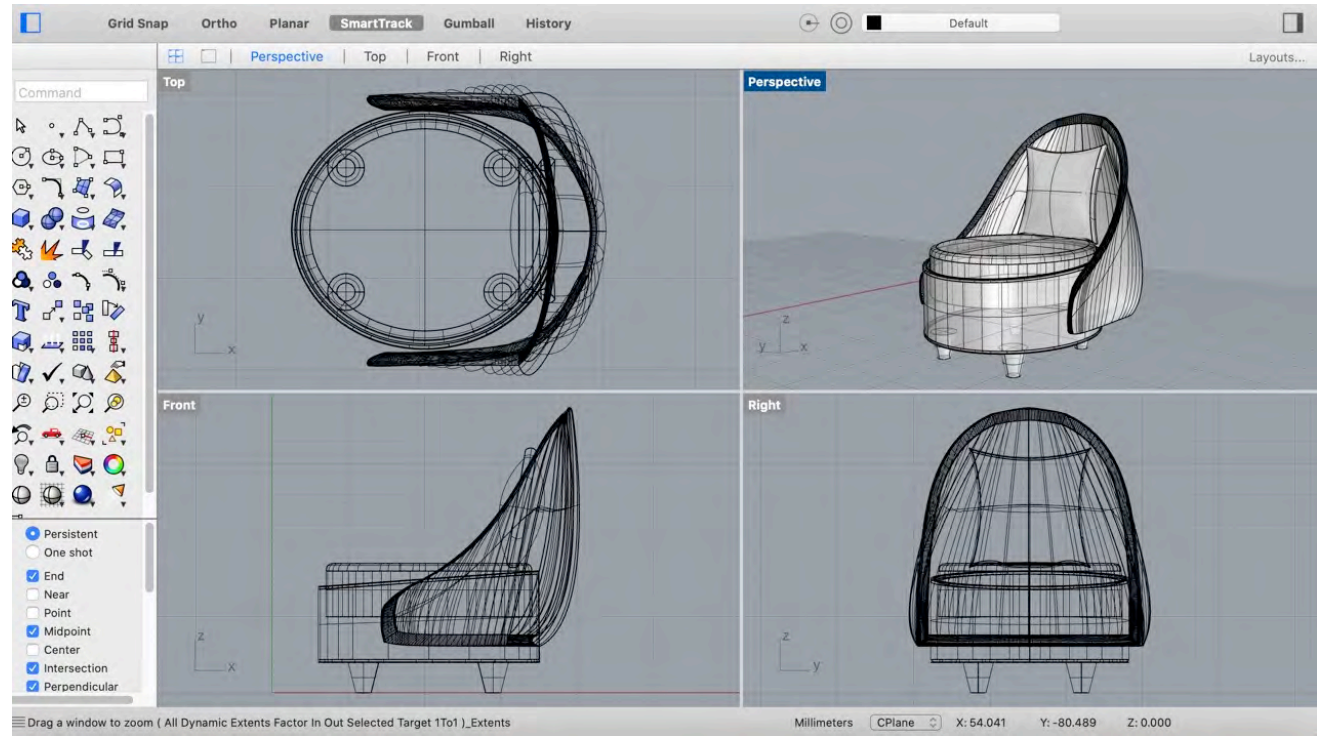

From Concept to 3D Software.