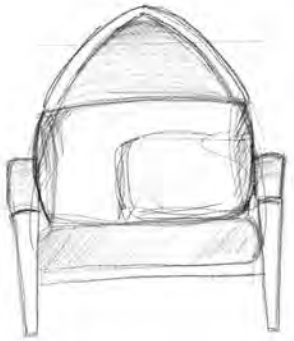

From Concept to 3D Software.