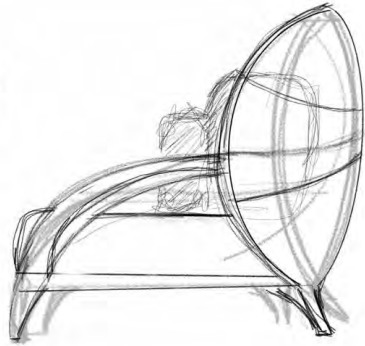

From Concept to 3D Software.